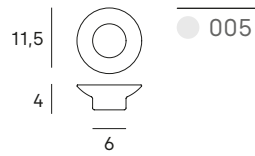

Jobonera cristal
Soap holder glass