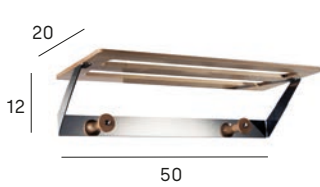

Repisa con perchas
Shelf with hooks