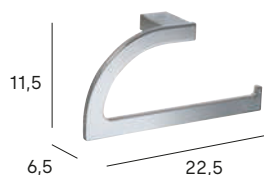

Toallero barra 45 cm
Towel bar 45 cm

Toallero barra 35 cm
Towel bar 35 cm

Toallero 25 cm
Towel bar 25 cm

Anilla
Towel ring

Percha
Hook

Portarrollos sin tapa
Paper holder w/o cover

▶▶▶
● 2112 002

Portarrollos
Paper holder