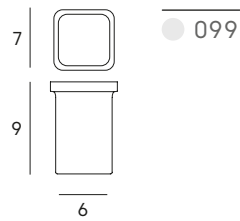

Vaso cristal
Crystal glass