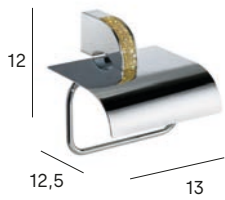

Portarrollos
Paper holder