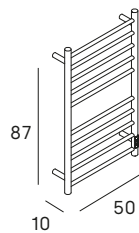

/electric towel warmers

Toallero eléctrico
Electric towel warmer

INOX 304

Potencial nominal 83W
Rated power 83W