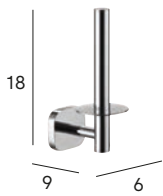

Portarrollos vertical
Vertical paper holder

1538 002 1598 002