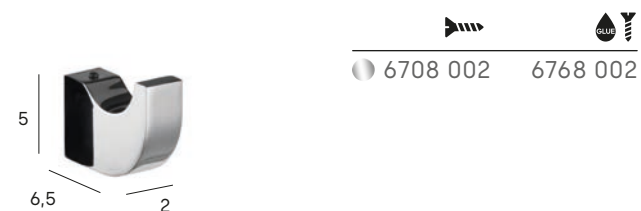

Anilla pequeña
Small towel ring

Anilla grande
Large towel ring

*repuesto/spare

Repisa
Shelf

Percha
Hook

Portarrollos sin tapa
Paper holder w/o cover

6712 002 6772 002

Portarrollos vertical
Vertical paper holder