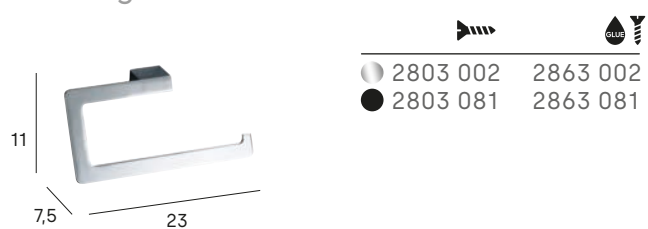

67

Toallero barra 60 cm
Towel bar 60 cm

Toallero barra 45 cm
Towel bar 45 cm

Toallero barra 35 cm
Towel bar 35 cm

Anilla
Towel ring

Portarrollos sin tapa
Paper holder w/o cover

Portarrollos
Paper holder

Percha
Hook