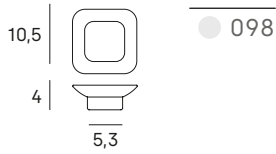

MARINA

Jabonera cristal
Soap holder glass