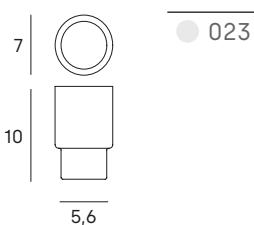

Vaso cristal
Crystal glass