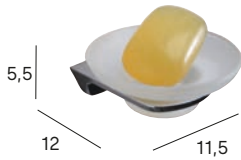

Jabonera de pared
Wall soap holder