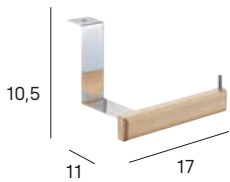

Portarrollos lateral a mueble
Furniture lateral paper holder