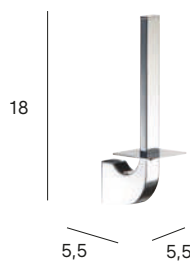

Anilla pequeña
Small towel ring

Anilla grande
Large towel ring

*repuesto/spare

Repisa
Shelf

Percha
Hook

Portarrollos sin tapa
Paper holder w/o cover

6712 002 6772 002

Portarrollos vertical
Vertical paper holder