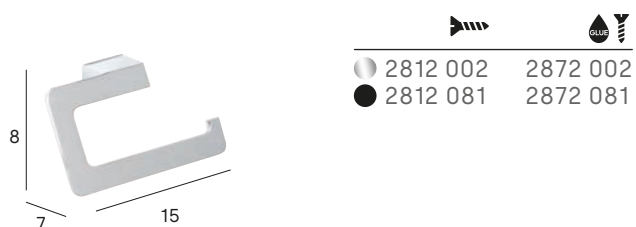

67

Toallero barra 60 cm
Towel bar 60 cm

Toallero barra 45 cm
Towel bar 45 cm

Toallero barra 35 cm
Towel bar 35 cm

Anilla
Towel ring

Portarrollos sin tapa
Paper holder w/o cover

Portarrollos
Paper holder

Percha
Hook