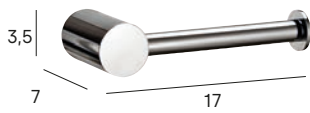

Portarrollos sin tapa
Paper holder w/o cover