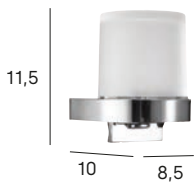

Dispensador de pared
Wall dispenser