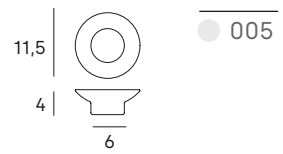

2206

Jabonera cristal
Soap holder glass