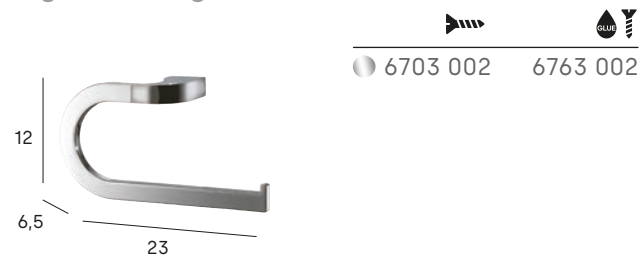

Anilla grande
Large towel ring