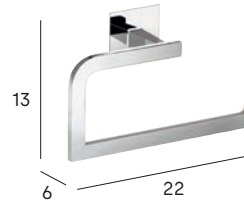

Anilla grande
Large towel ring