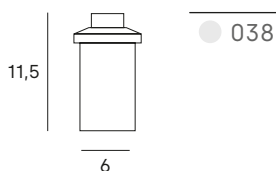

NICOLE

Dispensador cristal
Dispenser glass