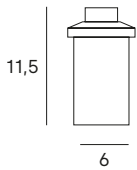

Dispensador cristal
Dispenser glass

● 038