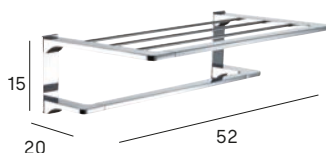

Repisa con toallero
Shelf with towel rail