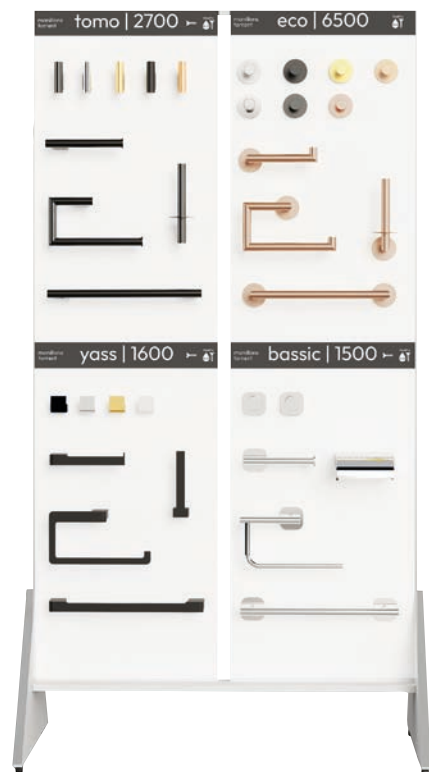

7734

A suelo 170 x 95 x 55 cm
Freestanding 170 x 95 x 55 cm

*La distribución de producto es orientativa y puede sufrir variaciones.
*Product distribution is indicative and may be subject to variations.