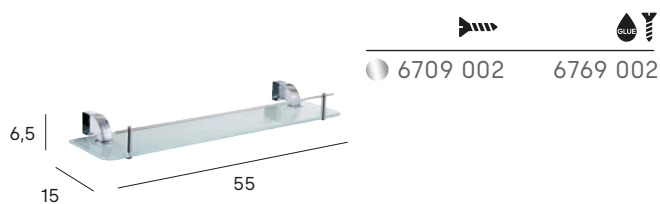

Anilla pequeña
Small towel ring

Anilla grande
Large towel ring

*repuesto/spare

Repisa
Shelf

Percha
Hook

Portarrollos sin tapa
Paper holder w/o cover

6712 002 6772 002

Portarrollos vertical
Vertical paper holder