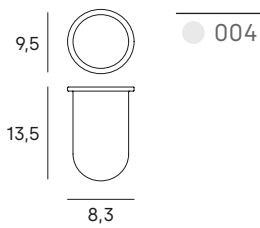

Vaso escobillero
Glass toilet brush