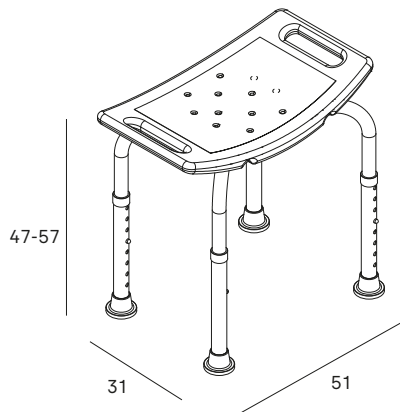

Asiento de ducha
Shower seat

Aluminio + ABS
/Aluminium + ABS

○ 1940 054