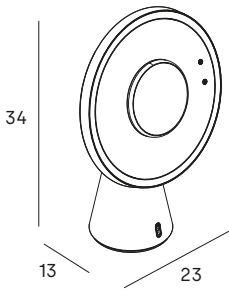

Espejo de sobremesa con Bluetooth
Standing mirror with Bluetooth