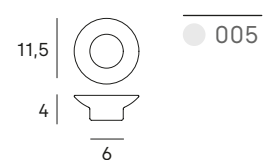

Jabonera cristal
Soap holder glass