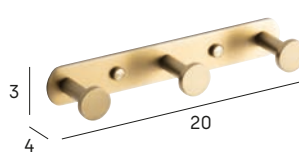

Percha triple
Triple hook