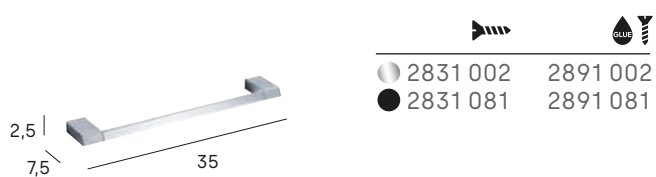

67

Toallero barra 60 cm
Towel bar 60 cm

Toallero barra 45 cm
Towel bar 45 cm

Toallero barra 35 cm
Towel bar 35 cm

Anilla
Towel ring

Portarrollos sin tapa
Paper holder w/o cover

Portarrollos
Paper holder

Percha
Hook