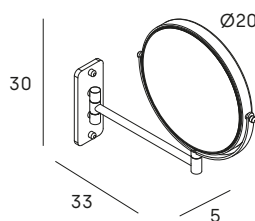

Espejo aumento 5x
5x magnifying mirror

- 6249 002
- 6249 081
- 6249 021