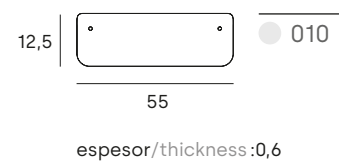

Repisa cristal
Shelf glass