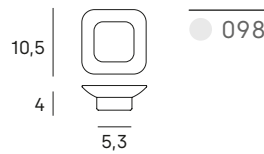

1506 / 1566 / 2806

Jabonera cristal
Soap holder glass