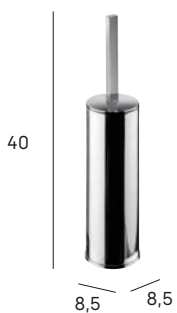

Escobillero de suelo
Floor toilet brush holder