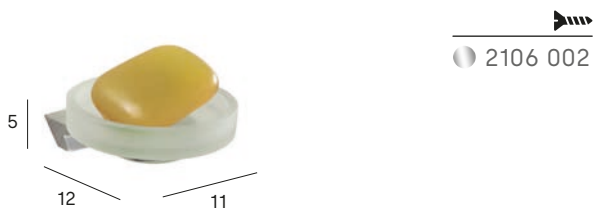

Jabonera de pared
Wall soap holder