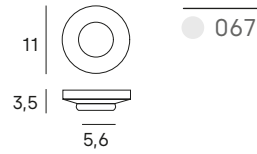

2106

Jabonera cristal
Soap holder glass