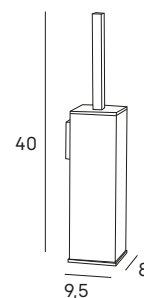

Escobillero de pared
Wall toilet brush holder

- 6707 002   6767 002
- 6707 081   6767 081

*repuesto/spare