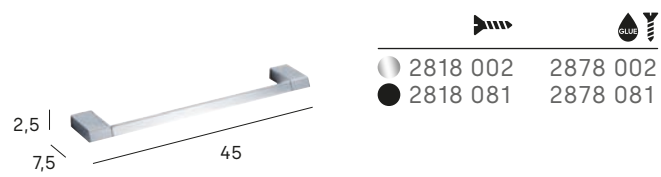

67

Toallero barra 60 cm
Towel bar 60 cm

Toallero barra 45 cm
Towel bar 45 cm

Toallero barra 35 cm
Towel bar 35 cm

Anilla
Towel ring

Portarrollos sin tapa
Paper holder w/o cover

Portarrollos
Paper holder

Percha
Hook