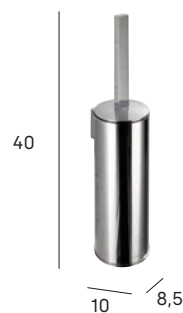

Escobillero de pared
Wall toilet brush holder