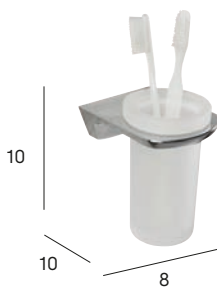

Portacepillos de pared
Wall toothbrush holder