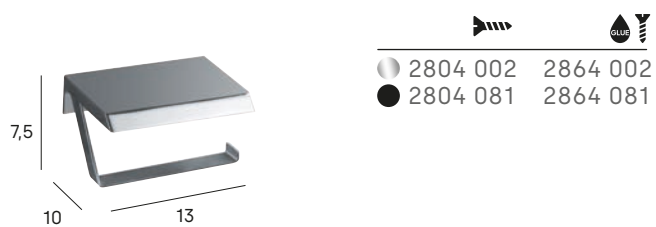

67

Toallero barra 60 cm
Towel bar 60 cm

Toallero barra 45 cm
Towel bar 45 cm

Toallero barra 35 cm
Towel bar 35 cm

Anilla
Towel ring

Portarrollos sin tapa
Paper holder w/o cover

Portarrollos
Paper holder

Percha
Hook