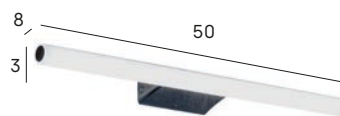

Aplique LED a pared 50 cm
Wall LED lamp 50 cm